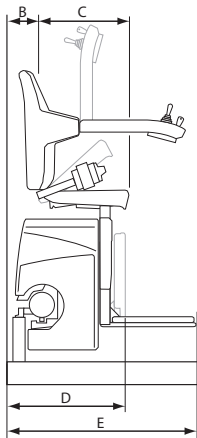

Key: — Rembrandt — Van Gogh

Which track?

Every staircase that is curved or turns a corner will have a shorter and a longer side. You may hear stairlift tracks being referred to as inside and outside or internal and external depending on which side to the staircase they sit on.

Handicare's single tube system has two names: the 'Rembrandt' travels along the shorter side of your staircase (the internal) and the 'Van Gogh' travels the longer side.

Your stairlift supplier will advise on which is the best solution for your staircase.

Easy to use

The operating joystick is easy to use, simply hold it in the direction you wish to travel, up or down, and your Handicare stairlift will move smoothly and gently on its way.

Classic	Van Gogh	Rembrandt
A Swivel radius*	645-715mm	665-735mm
B Minimum wall to seat back	100mm	120mm
C Seat depth	370mm	370mm
D Minimum folded width to footplate	404mm	424mm
E Minimum open width to edge of footplate	624mm	644mm
F Armrest width – external	555mm	555mm
G Armrest width – internal	439mm	439mm
H Seat back height	430mm	430mm
I Footplate to seat height	452mm	452mm
J Minimum footplate height	133mm	133mm
Bottom parking space required	650mm	650mm
Minimum track intrusion into staircase	170mm	190mm
Maximum weight limit	125kg	125kg
Speed	0.11m/sec (approx)	
Power supply	24v DC battery	
Charger	100-240v (50-60Hz)	
Maximum staircase angle	60°	