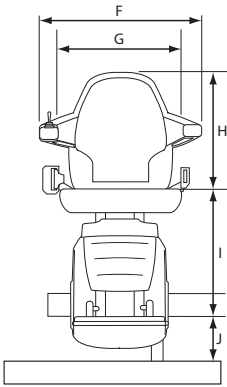

Key: — Rembrandt — Van Gogh

Which track?

Every staircase that is curved or turns a corner will have a shorter and a longer side. You may hear stairlift tracks being referred to as inside and outside or internal and external depending on which side to the staircase they sit on.

Easy to use

The operating joystick is easy to use, simply hold it in the direction you wish to travel, up or down, and your Handicare stairlift will move smoothly and gently on its way.

Classic	Van Gogh	Rembrandt
A Swivel radius*	645-715mm	665-735mm
B Minimum wall to seat back	100mm	120mm
C Seat depth	370mm	370mm
D Minimum folded width to footplate	404mm	424mm
E Minimum open width to edge of footplate	624mm	644mm
F Armrest width – external	555mm	555mm
G Armrest width – internal	439mm	439mm
H Seat back height	430mm	430mm
I Footplate to seat height	452mm	452mm
J Minimum footplate height	133mm	133mm
Bottom parking space required	650mm	650mm
Minimum track intrusion into staircase	170mm	190mm
Maximum weight limit	125kg	125kg
Speed	0.11m/sec (approx)	
Power supply	24v DC battery	
Charger	100-240v (50-60Hz)	
Maximum staircase angle	60°	