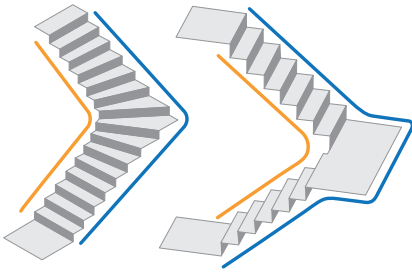

With a choice of three leather look upholstery colours and three standard track colours the Classic seat single tube stairlift lift system will compliment most colour schemes.

All Handicare stairlifts have a battery backup which means that your stairlift will continue to work in the event of power cut so you do not need to worry about being stranded up or downstairs.

The compact unit folds up leaving the staircase free for other users and the bespoke track is designed to fit your individual staircase and maximise clear space on the stairway. It can be supplied with a hinged track if you need to avoid obstructing doorways close to the bottom of your stairs.

Key: — Rembrandt — Van Gogh

Which track?

Every staircase that is curved or turns a corner will have a shorter and a longer side. You may hear stairlift tracks being referred to as inside and outside or internal and external depending on which side to the staircase they sit on.

Handicare's single tube system has two names: the 'Rembrandt' travels along the shorter side of your staircase (the internal) and the 'Van Gogh' travels the longer side.

Your stairlift supplier will advise on which is the best solution for your staircase.