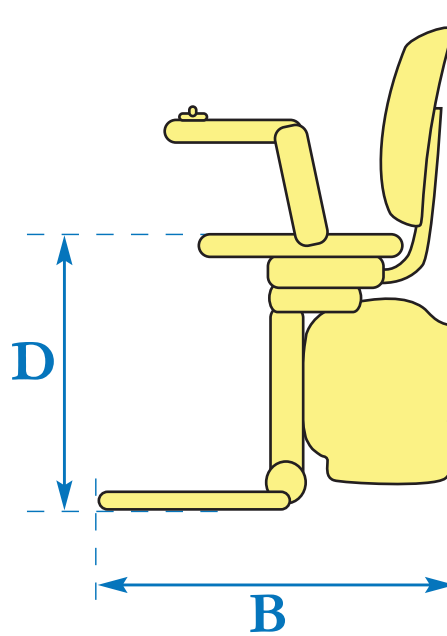

Curved Stairlifts

Seat With

Space Used When Seat Down

Space Used When Seat Up

Measurements for Curved Stairlifts

Measurement	FLOW	FREELIFT	PLATINUM	OTO 1	OTO 2	OTO AIR	OTO 2 HD	OTO 2 PERCH	STANNAH 260
A	585mm	555mm to 590mm	600mm	560mm	570mm	560mm	620mm	570mm	635mm
B	750mm	620mm to 644mm	651mm	635mm	625mm	635mm	625mm	625mm	675mm
C	340mm	404mm to 430mm	363mm	360mm	370mm	360mm	370mm	370mm	405mm
D	485mm to 575mm	452mm to 495mm	485mm	490mm	485mm	490mm	485mm	Swivel Seat = 470mm (520mm with Power Swivel Seat) 605mm Fixed	