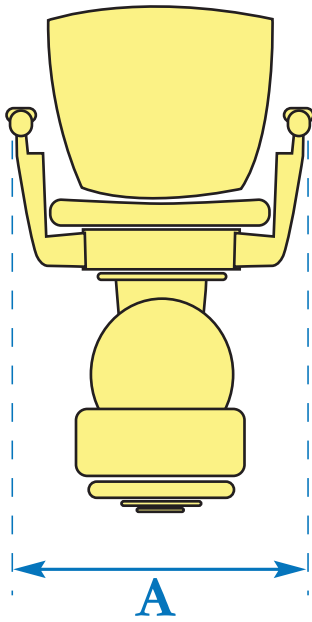

Curved Stairlifts

Seat With

Space Used When Seat Down

Space Used When Seat Up

Measurements for Curved Stairlifts

Measurement	FLOW	FREELIFT	PLATINUM	OTO 1	OTO 2	OTO AIR	OTO 2 HD	OTO 2 PERCH	STANNAH 260
A	585mm	555mm to 590mm	600mm	560mm	570mm	560mm	620mm	570mm	635mm
B	750mm	620mm to 644mm	651mm	635mm	625mm	635mm	625mm	625mm	675mm
C	340mm	404mm to 430mm	363mm	360mm	370mm	360mm	370mm	370mm	405mm
D	485mm to 575mm	452mm to 495mm	485mm	490mm	485mm	490mm	485mm	Swivel Seat = 470mm (520mm with Power Swivel Seat) 605mm Fixed	