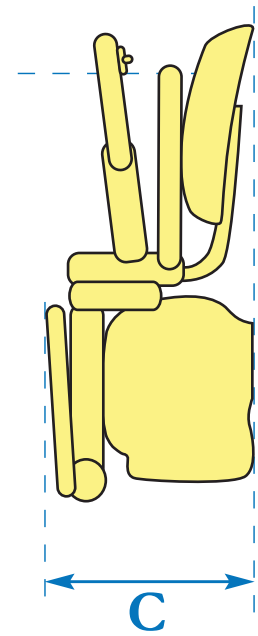

Curved Stairlifts

Seat With

Space Used When Seat Down

Space Used When Seat Up

Measurements for Curved Stairlifts

Measurement	FLOW	FREELIFT	PLATINUM	OTO 1	OTO 2	OTO AIR	OTO 2 HD	OTO 2 PERCH	STANNAH 260
A	585mm	555mm to 590mm	600mm	560mm	570mm	560mm	620mm	570mm	635mm
B	750mm	620mm to 644mm	651mm	635mm	625mm	635mm	625mm	625mm	675mm
C	340mm	404mm to 430mm	363mm	360mm	370mm	360mm	370mm	370mm	405mm
D	485mm to 575mm	452mm to 495mm	485mm	490mm	485mm	490mm	485mm	Swivel Seat = 470mm (520mm with Power Swivel Seat) 605mm Fixed	